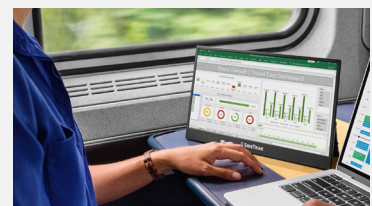

SideTrak® Solo Pro BY **LUXOR**

Enhanced Performance, Anywhere

Take your workspace on-the-go with an ultra-slim portable monitor.

Expand your screen real estate to revolutionize the way you work.

Promote seamless collaboration with a second screen.

Experience stunning visuals with a custom menu for personalized viewing.

Hands-On Performance

Available with optional touchscreen functionality, the Solo Pro's responsive 10-point multi-touch technology offers enhanced interaction.

Integrated Kickstand

For workdays on-the-go, simply pop out the kickstand and set the freestanding Solo Pro to your ideal viewing angle on any surface.

Instant Connectivity

Set up your portable workspace in seconds with the Solo Pro's single-cord connection and convenient pass-through power.

Features on Your Portable Workspace.

Full HD
Visuals

Anti-Glare
Screens

Custom
Display Menu

Mirrors Your
Screen

Extends Your
Screen

Blue Light
Eye Protection

Tech Specs